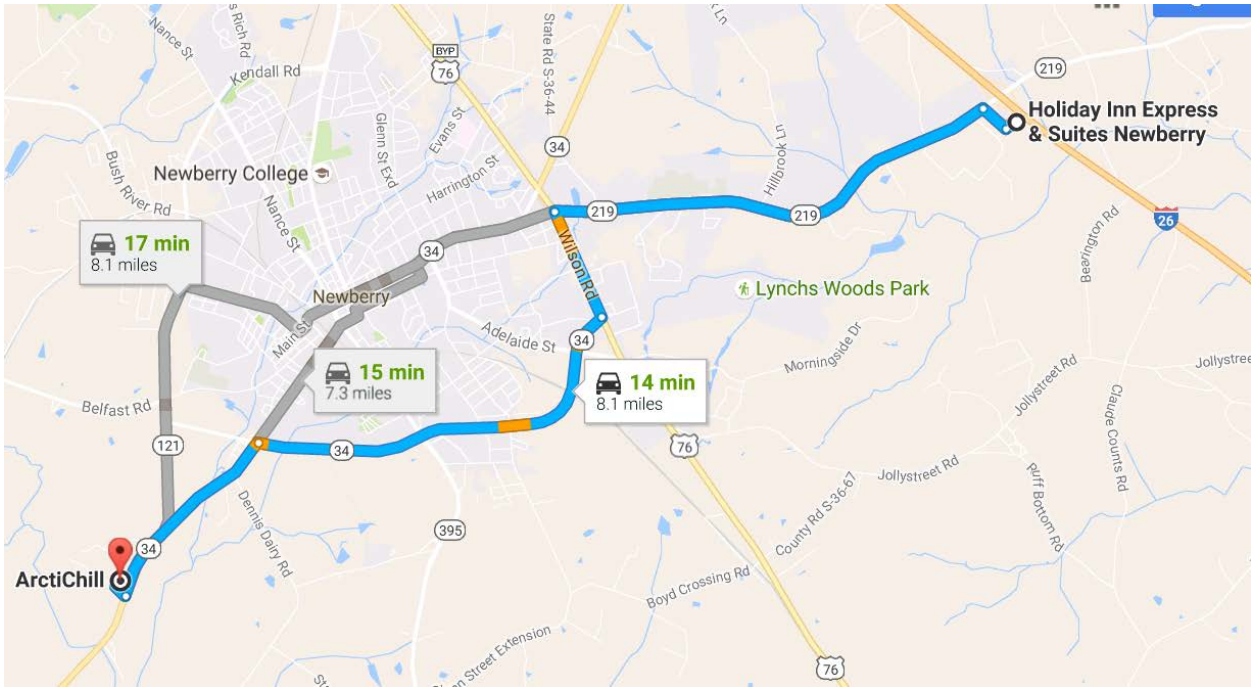

0.6 mi

↘ Turn right onto Industrial Park Rd

i Destination will be on the right

453 ft

ArctiChill

71 Industrial Park Road, Newberry, SC 29108

Holiday Inn Express & Suites Newberry

121 Truman Avenue, Newberry, SC 29108

Follow SC-219 W to US-76 E/US-76 BYP E/Wilson Rd in Newberry

- ↑ 1. Head northwest on Truman Ave toward Landworks Ave
- ↑ 2. Truman Ave turns left and becomes Landworks Ave
- ↗ 3. Turn right onto West Dr
- ↖ 4. Turn left onto SC-219 W

DIRECTIONS FROM THE INTERSTATES:

From Columbia: Take I-26 west towards Spartanburg, get off on exit 72, turn left at stop sign toward Newberry, go approximately 3 ½ miles (you will go through one traffic light), bare right staying on Hwy 121, go approximately 5 miles to the stop sign, (you will go through two traffic lights.)

Turn right onto Hwy 34W and ArctiChill is located less than ½ mile on the right.

From Greenville: Take I-385 east, get on I-26 east towards Columbia, get off on exit 72, turn right at stop sign toward Newberry, go approximately 3 ½ miles (you will go through one traffic light), bare right staying on Hwy 121, go approximately 5 miles to the stop sign, (you will go through two traffic lights.)