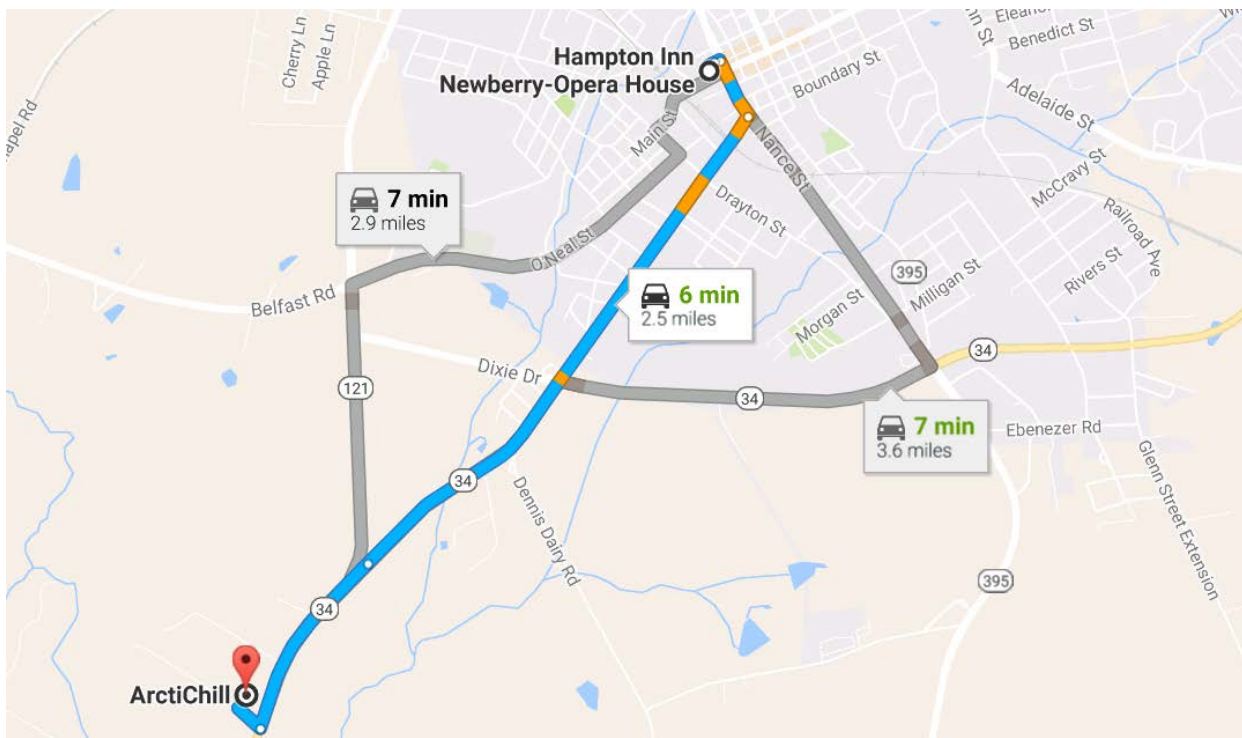

via SC-34 Business W/Boundary St and SC-34 W

5 min without traffic

- **↑** Head northeast on Victory St

  75 ft
- **↙** Slight left toward Nance St

  82 ft
- **↘** Turn right onto Nance St

  0.2 mi
- **↘** Turn right onto Boundary St

  1.7 mi
- **↑** Continue onto SC-121 S/SC-34 W

  0.6 mi
- **↘** Turn right onto Industrial Park Rd

  i Destination will be on the right

  453 ft

ArctiChill

71 Industrial Park Road, Newberry, SC 29108