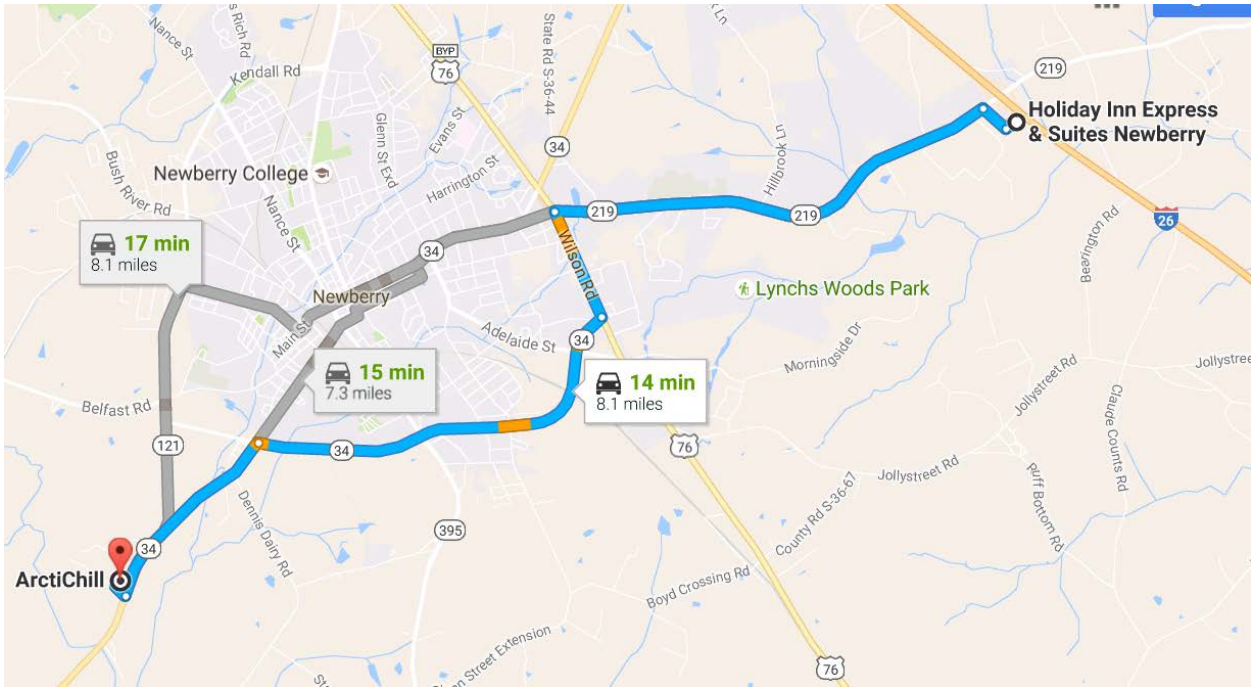

i Destination will be on the right

453 ft

ArctiChill

71 Industrial Park Road, Newberry, SC 29108

Holiday Inn Express & Suites Newberry

121 Truman Avenue, Newberry, SC 29108

Follow SC-219 W to US-76 E/US-76 BYP E/Wilson Rd in Newberry

- ↑ 1. Head northwest on Truman Ave toward Landworks Ave
- ↑ 2. Truman Ave turns left and becomes Landworks Ave
- ↗ 3. Turn right onto West Dr
- ↖ 4. Turn left onto SC-219 W

Take SC-34 W to Industrial Park Rd

From Columbia: Take I-26 west towards Spartanburg, get off on exit 72, turn left at stop sign toward Newberry, go approximately 3 ½ miles (you will go through one traffic light), bare right staying on Hwy 121, go approximately 5 miles to the stop sign, (you will go through two traffic lights.)

Turn right onto Hwy 34W and ArctiChill is located less than ½ mile on the right.

From Greenville: Take I-385 east, get on I-26 east towards Columbia, get off on exit 72, turn right at stop sign toward Newberry, go approximately 3 ½ miles (you will go through one traffic light), bare right staying on Hwy 121, go approximately 5 miles to the stop sign, (you will go through two traffic lights.)