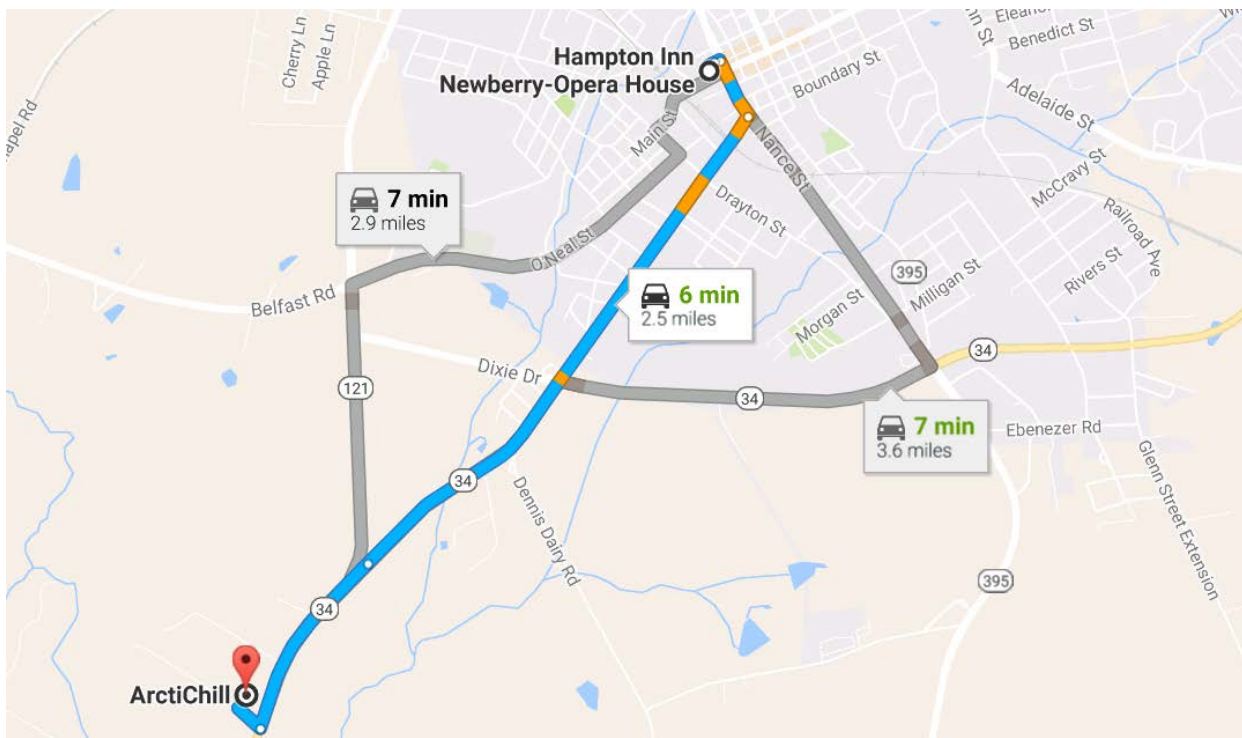

via SC-34 Business W/Boundary St and SC-34 W

5 min without traffic

- ↑ Head northeast on Victory St

  75 ft
- ↙ Slight left toward Nance St

  82 ft
- ↘ Turn right onto Nance St

  0.2 mi
- ↘ Turn right onto Boundary St

  1.7 mi
- ↑ Continue onto SC-121 S/SC-34 W

  0.6 mi
- ↘ Turn right onto Industrial Park Rd

  i Destination will be on the right

  453 ft

ArctiChill

71 Industrial Park Road, Newberry, SC 29108