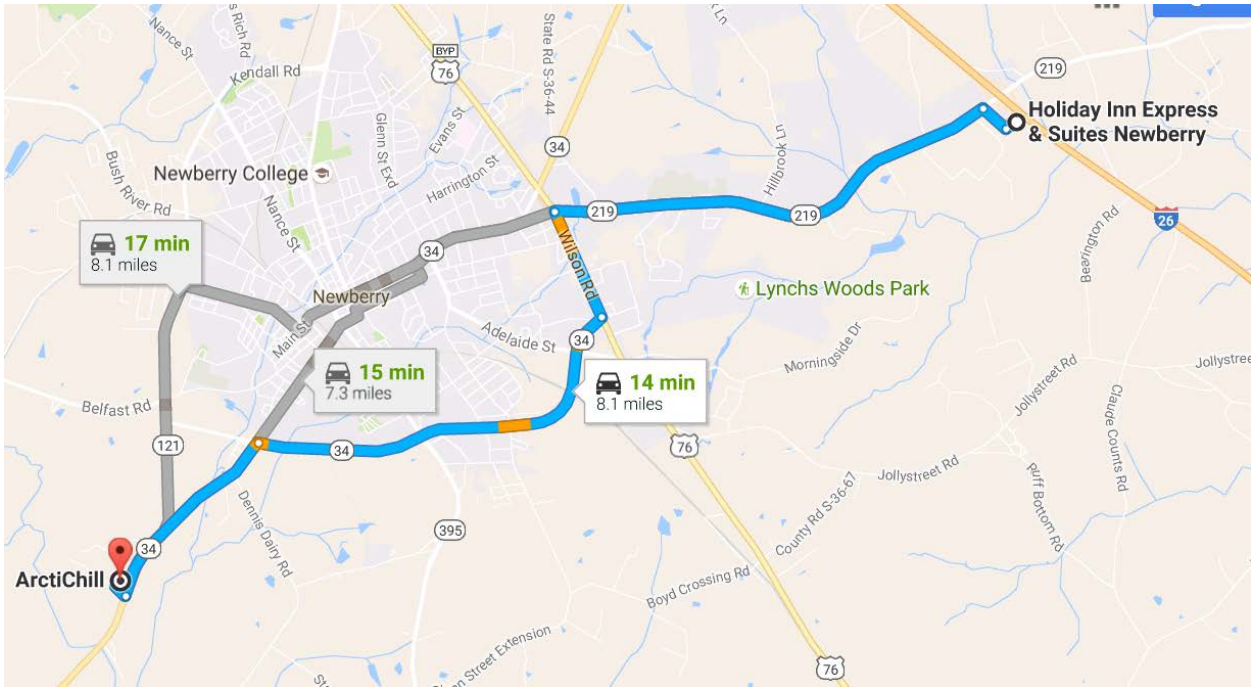

453 ft

ArctiChill

71 Industrial Park Road, Newberry, SC 29108

Holiday Inn Express & Suites Newberry

121 Truman Avenue, Newberry, SC 29108

Follow SC-219 W to US-76 E/US-76 BYP E/Wilson Rd in Newberry

- ↑ 1. Head northwest on Truman Ave toward Landworks Ave
- ↑ 2. Truman Ave turns left and becomes Landworks Ave
- ↗ 3. Turn right onto West Dr
- ↖ 4. Turn left onto SC-219 W

Take SC-34 W to Industrial Park Rd

- ↖ 5. Turn left onto US-76 E/US-76 BYP E/Wilson Rd
- ↗ 6. Turn right onto SC-34 W/Dixie Dr
- ↖ 7. Turn left onto SC-34 W
- ↗ 8. Turn right onto Industrial Park Rd
i Destination will be on the right

DIRECTIONS FROM THE INTERSTATES:

From Columbia: Take I-26 west towards Spartanburg, get off on exit 72, turn left at stop sign toward Newberry, go approximately 3 ½ miles (you will go through one traffic light), bare right staying on Hwy 121, go approximately 5 miles to the stop sign, (you will go through two traffic lights.)

Turn right onto Hwy 34W and ArctiChill is located less than ½ mile on the right.

From Greenville: Take I-385 east, get on I-26 east towards Columbia, get off on exit 72, turn right at stop sign toward Newberry, go approximately 3 ½ miles (you will go through one traffic light), bare right staying on Hwy 121, go approximately 5 miles to the stop sign, (you will go through two traffic lights.)