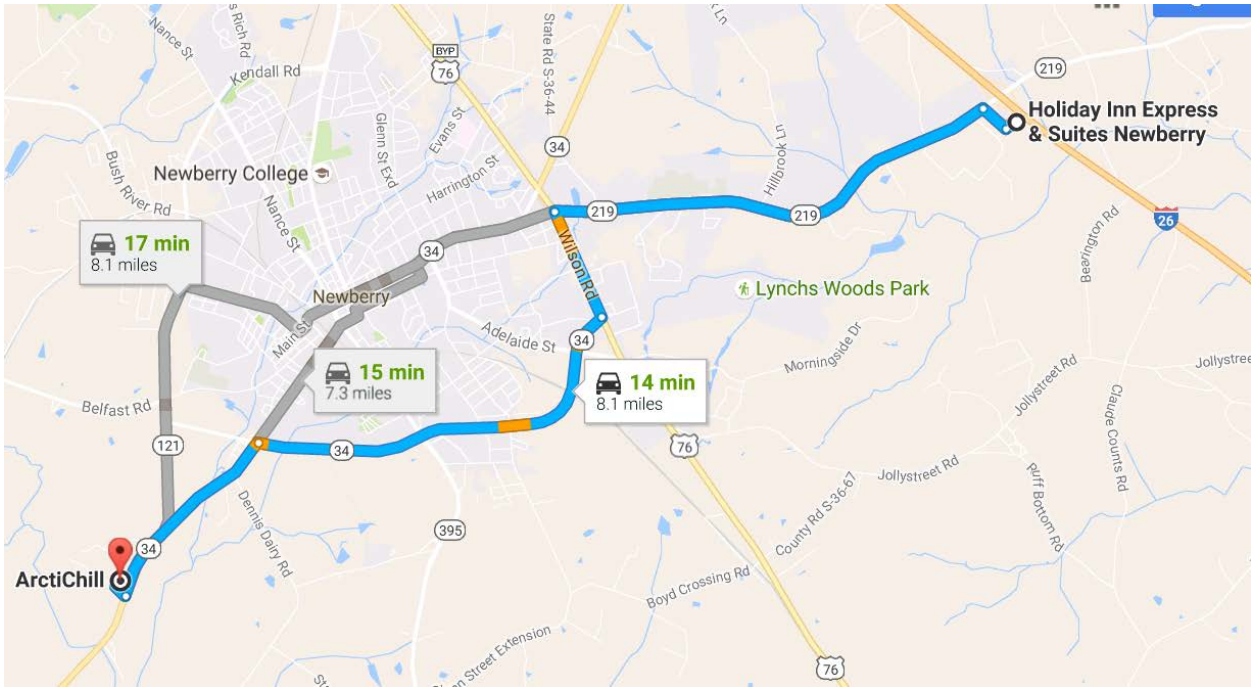

0.6 mi

↘ Turn right onto Industrial Park Rd

**i** Destination will be on the right

453 ft

**ArctiChill**

71 Industrial Park Road, Newberry, SC 29108

### Follow SC-219 W to US-76 E/US-76 BYP E/Wilson Rd in Newberry

- ↑ 1. Head northwest on Truman Ave toward Landworks Ave
- ↑ 2. Truman Ave turns left and becomes Landworks Ave
- ↗ 3. Turn right onto West Dr
- ↖ 4. Turn left onto SC-219 W

## DIRECTIONS FROM THE INTERSTATES:

**From Columbia:** Take I-26 west towards Spartanburg, get off on exit 72, turn left at stop sign toward Newberry, go approximately 3 ½ miles (you will go through one traffic light), bare right staying on Hwy 121, go approximately 5 miles to the stop sign, (you will go through two traffic lights.)