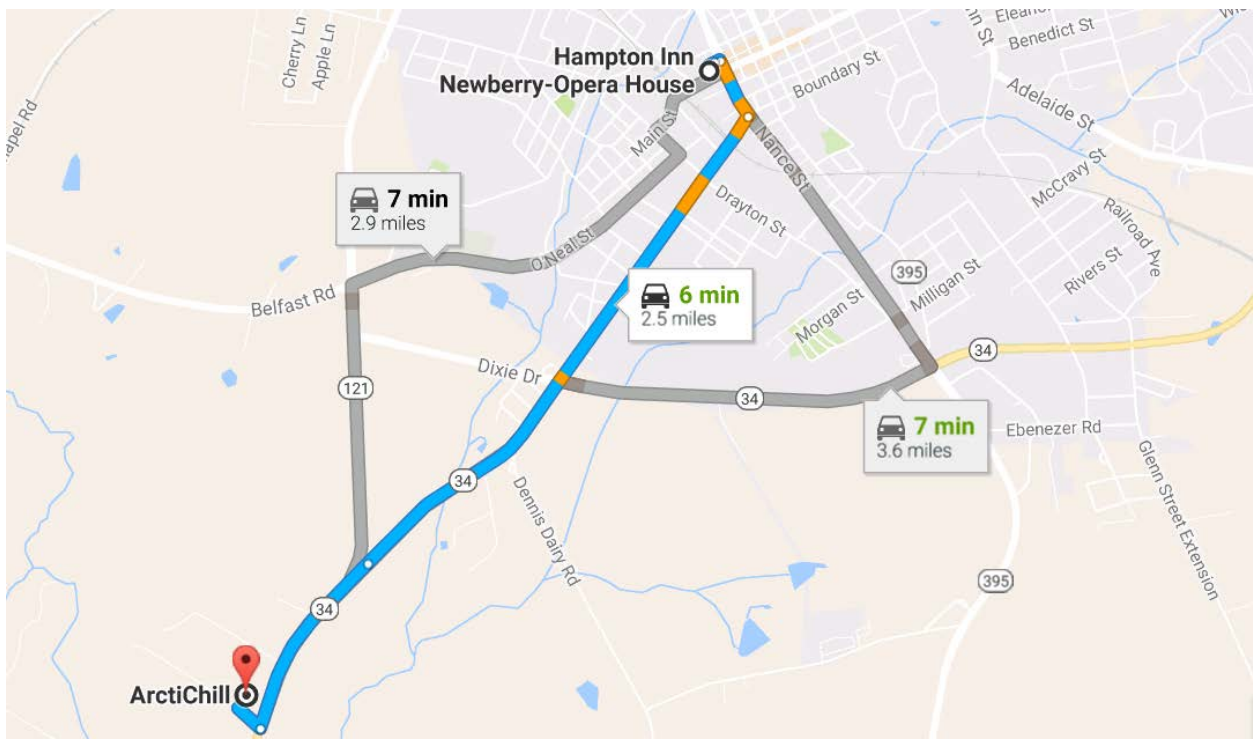

via SC-34 Business W/Boundary St and SC-34 W
5 min without traffic

- ↑ Head northeast on Victory St
  75 ft
- ↙ Slight left toward Nance St
  82 ft
- Turn right onto Nance St
  0.2 mi
- Turn right onto Boundary St
  1.7 mi
- ↑ Continue onto SC-121 S/SC-34 W
  0.6 mi
- Turn right onto Industrial Park Rd
  ⓘ Destination will be on the right
  453 ft

ArctiChill
71 Industrial Park Road, Newberry, SC 29108