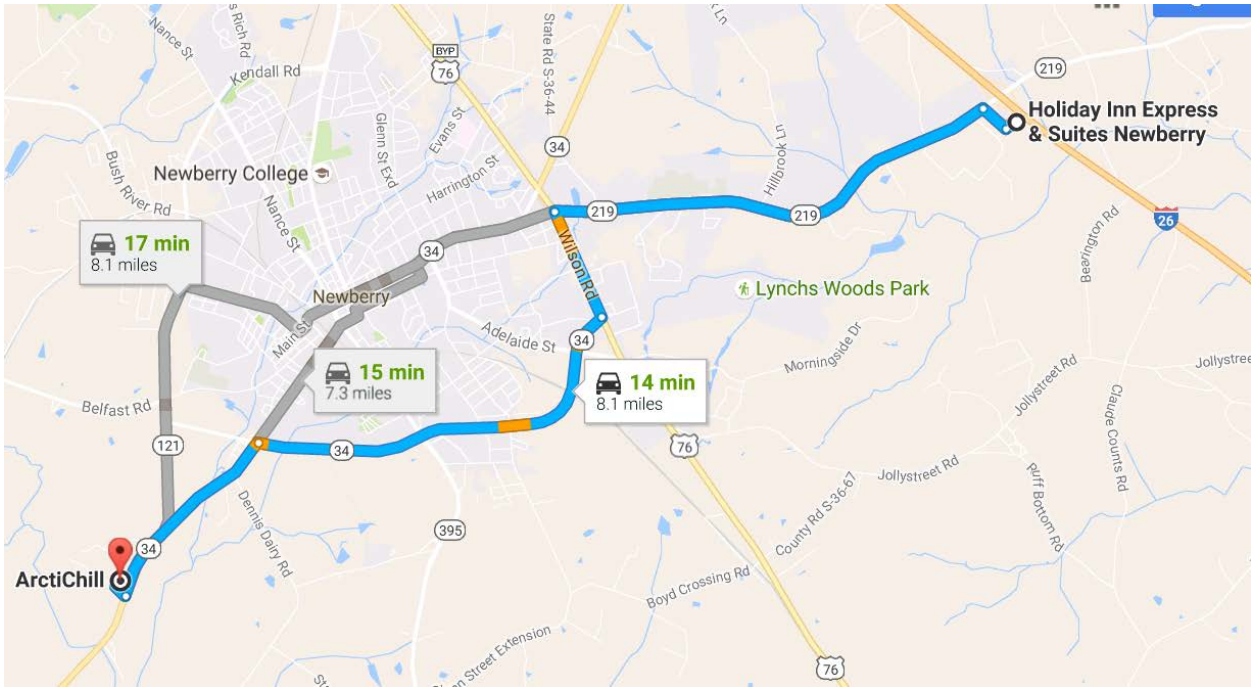

<http://www.charlottedouglasintlairport.com/>

Augusta Regional Airport, Augusta, GA (AGS)

<http://www.flyags.com>

via SC-34 Business W/Boundary St and SC-34 W
 5 min without traffic

- ↑ Head northeast on Victory St
 75 ft
- ↙ Slight left toward Nance St
 82 ft
- Turn right onto Nance St
 0.2 mi
- Turn right onto Boundary St
 1.7 mi
- ↑ Continue onto SC-121 S/SC-34 W
 0.6 mi
- Turn right onto Industrial Park Rd
 ⓘ Destination will be on the right
 453 ft

ArctiChill
 71 Industrial Park Road, Newberry, SC 29108

Holiday Inn Express & Suites Newberry

121 Truman Avenue, Newberry, SC 29108

Follow SC-219 W to US-76 E/US-76 BYP E/Wilson Rd in Newberry

- ↑ 1. Head northwest on Truman Ave toward Landworks Ave
- ↑ 2. Truman Ave turns left and becomes Landworks Ave
- ↗ 3. Turn right onto West Dr
- ↖ 4. Turn left onto SC-219 W

DIRECTIONS FROM THE INTERSTATES:

From Columbia: Take I-26 west towards Spartanburg, get off on exit 72, turn left at stop sign toward Newberry, go approximately 3 ½ miles (you will go through one traffic light), bare right staying on Hwy 121, go approximately 5 miles to the stop sign, (you will go through two traffic lights.)

Turn right onto Hwy 34W and ArctiChill is located less than ½ mile on the right.

From Greenville: Take I-385 east, get on I-26 east towards Columbia, get off on exit 72, turn right at stop sign toward Newberry, go approximately 3 ½ miles (you will go through one traffic light), bare right staying on Hwy 121, go approximately 5 miles to the stop sign, (you will go through two traffic lights.)