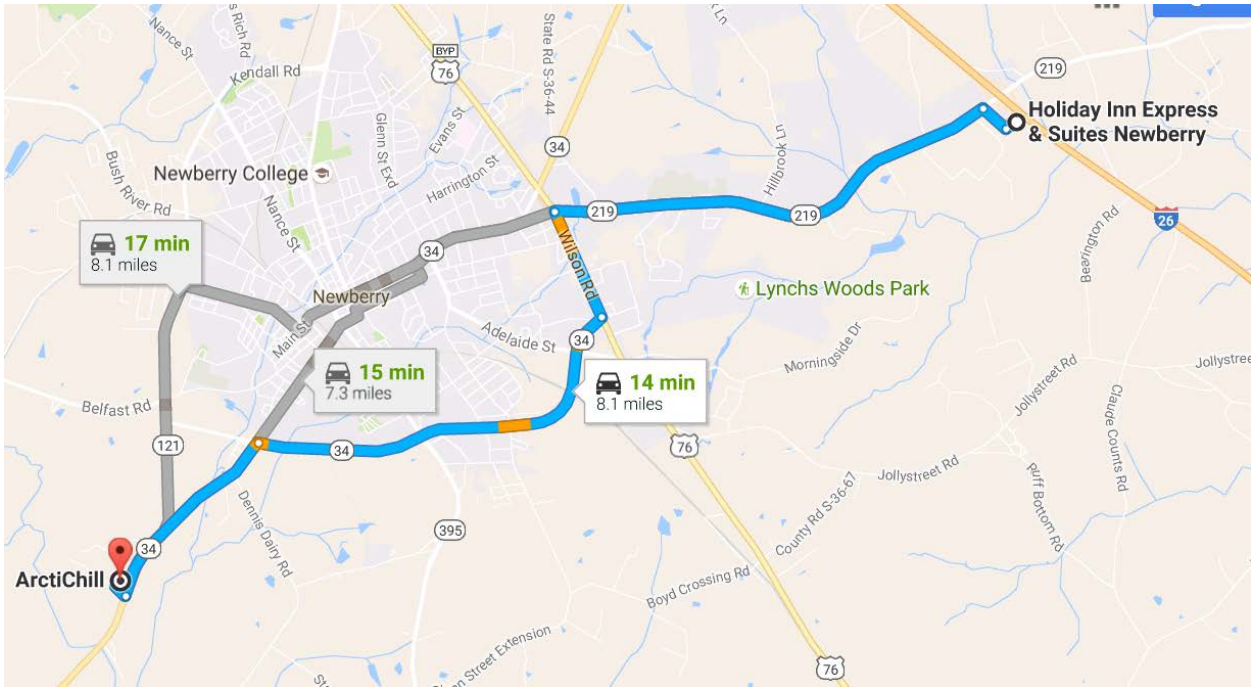

i Destination will be on the right

453 ft

ArctiChill
 71 Industrial Park Road, Newberry, SC 29108

Holiday Inn Express & Suites Newberry

121 Truman Avenue, Newberry, SC 29108

Follow SC-219 W to US-76 E/US-76 BYP E/Wilson Rd in Newberry

- ↑ 1. Head northwest on Truman Ave toward Landworks Ave
- ↑ 2. Truman Ave turns left and becomes Landworks Ave
- ↗ 3. Turn right onto West Dr
- ↖ 4. Turn left onto SC-219 W

Take SC-34 W to Industrial Park Rd

From Columbia: Take I-26 west towards Spartanburg, get off on exit 72, turn left at stop sign toward Newberry, go approximately 3 ½ miles (you will go through one traffic light), bare right staying on Hwy 121, go approximately 5 miles to the stop sign, (you will go through two traffic lights.)

Turn right onto Hwy 34W and ArctiChill is located less than ½ mile on the right.

From Greenville: Take I-385 east, get on I-26 east towards Columbia, get off on exit 72, turn right at stop sign toward Newberry, go approximately 3 ½ miles (you will go through one traffic light), bare right staying on Hwy 121, go approximately 5 miles to the stop sign, (you will go through two traffic lights.)