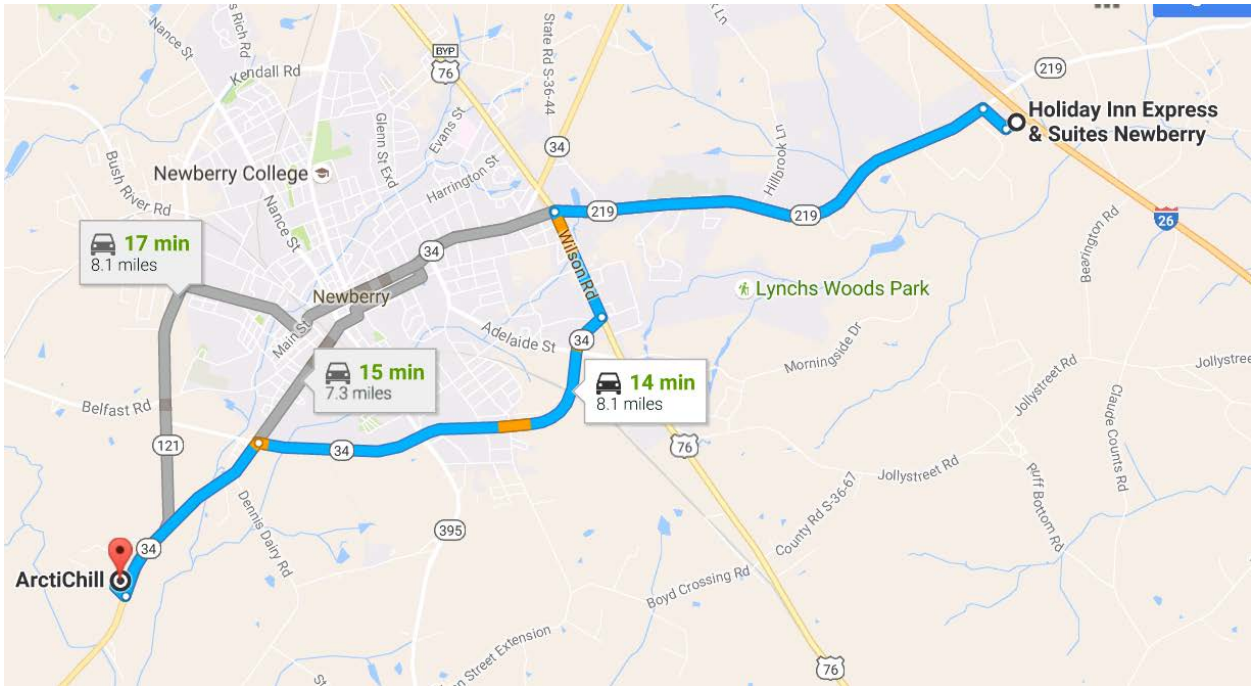

0.6 mi

↘ Turn right onto Industrial Park Rd

i Destination will be on the right

453 ft

ArctiChill

71 Industrial Park Road, Newberry, SC 29108

Holiday Inn Express & Suites Newberry

121 Truman Avenue, Newberry, SC 29108

Follow SC-219 W to US-76 E/US-76 BYP E/Wilson Rd in Newberry

- ↑ 1. Head northwest on Truman Ave toward Landworks Ave
- ↑ 2. Truman Ave turns left and becomes Landworks Ave
- ↗ 3. Turn right onto West Dr
- ↖ 4. Turn left onto SC-219 W

Take SC-34 W to Industrial Park Rd

- ↖ 5. Turn left onto US-76 E/US-76 BYP E/Wilson Rd
- ↗ 6. Turn right onto SC-34 W/Dixie Dr
- ↖ 7. Turn left onto SC-34 W
- ↗ 8. Turn right onto Industrial Park Rd
i Destination will be on the right

DIRECTIONS FROM THE INTERSTATES:

From Columbia: Take I-26 west towards Spartanburg, get off on exit 72, turn left at stop sign toward Newberry, go approximately 3 ½ miles (you will go through one traffic light), bare right staying on Hwy 121, go approximately 5 miles to the stop sign, (you will go through two traffic lights.)