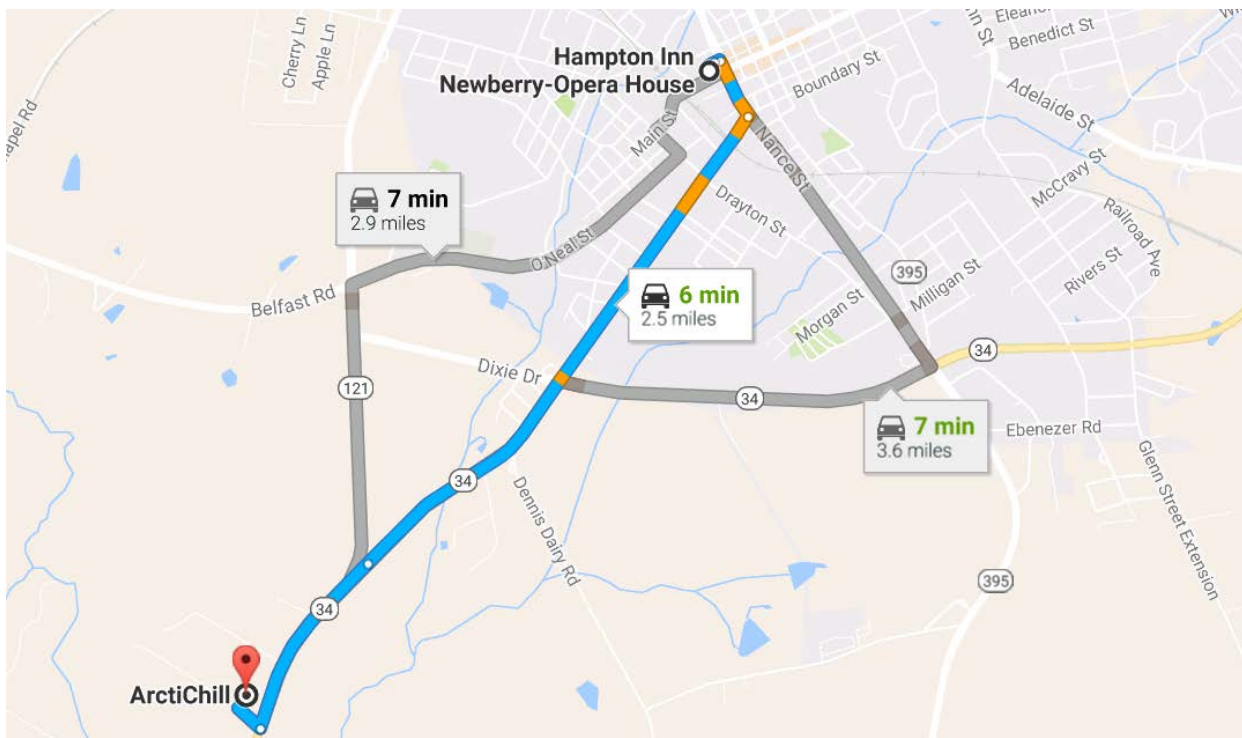

via SC-34 Business W/Boundary St and SC-34 W

5 min without traffic

↑ Head northeast on Victory St

75 ft

↙ Slight left toward Nance St

82 ft

↘ Turn right onto Nance St

0.2 mi

↘ Turn right onto Boundary St

1.7 mi

↑ Continue onto SC-121 S/SC-34 W

0.6 mi

↘ Turn right onto Industrial Park Rd

i Destination will be on the right

453 ft

ArctiChill

71 Industrial Park Road, Newberry, SC 29108