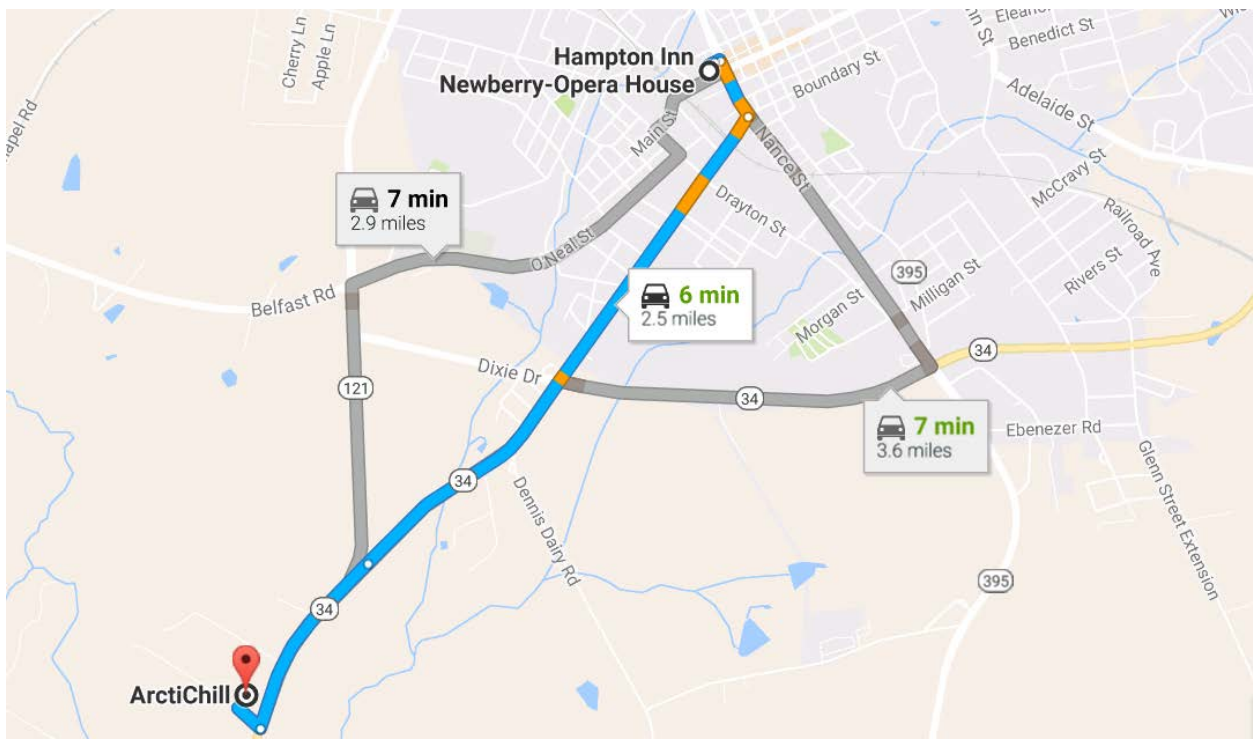

via SC-34 Business W/Boundary St and SC-34 W
5 min without traffic

- **↑** Head northeast on Victory St

  75 ft
- **↙** Slight left toward Nance St

  82 ft
- **↘** Turn right onto Nance St

  0.2 mi
- **↘** Turn right onto Boundary St

  1.7 mi
- **↑** Continue onto SC-121 S/SC-34 W

  0.6 mi
- **↘** Turn right onto Industrial Park Rd

  i Destination will be on the right

  453 ft

ArctiChill
71 Industrial Park Road, Newberry, SC 29108